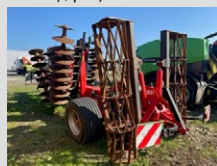

Disc harrow QUIVOGNE,
2015, 32 discuri, preț net:
7.000 €

www.lebourbasquet.fr

4, rue Jean Guyomard, 56250 ST NOLFF, Franța
tel. +33 297 533 130
direction@lebourbasquet.com

NOWOCZESNE ROZWIĄZANIA
HALE NA BALE