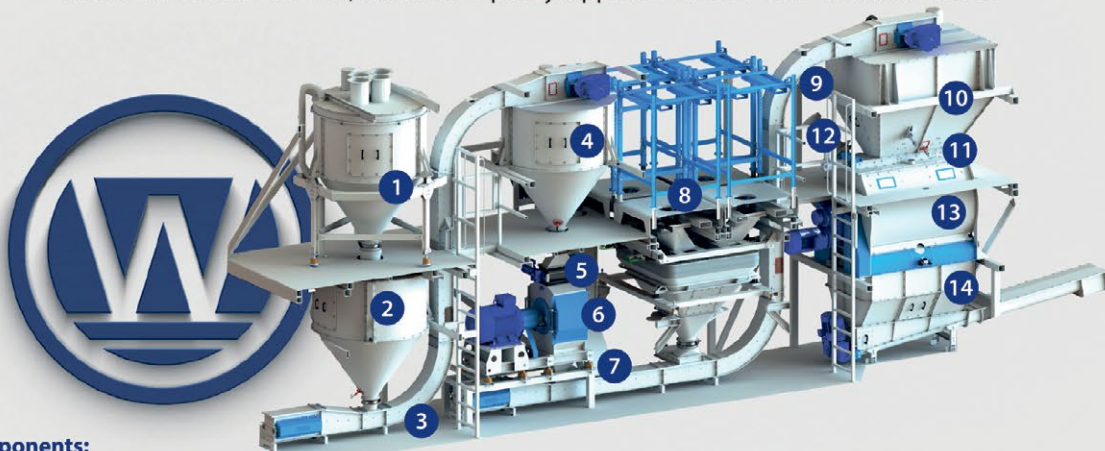

Basic parameters of the set-up:

System capacity: 10 t/h (with the assumed raw material density of 750 kg/m³ and a mill sieve mesh with a diameter of 3.5 mm). Installed capacity: approx. 110 kW. Power demand: 120 kW